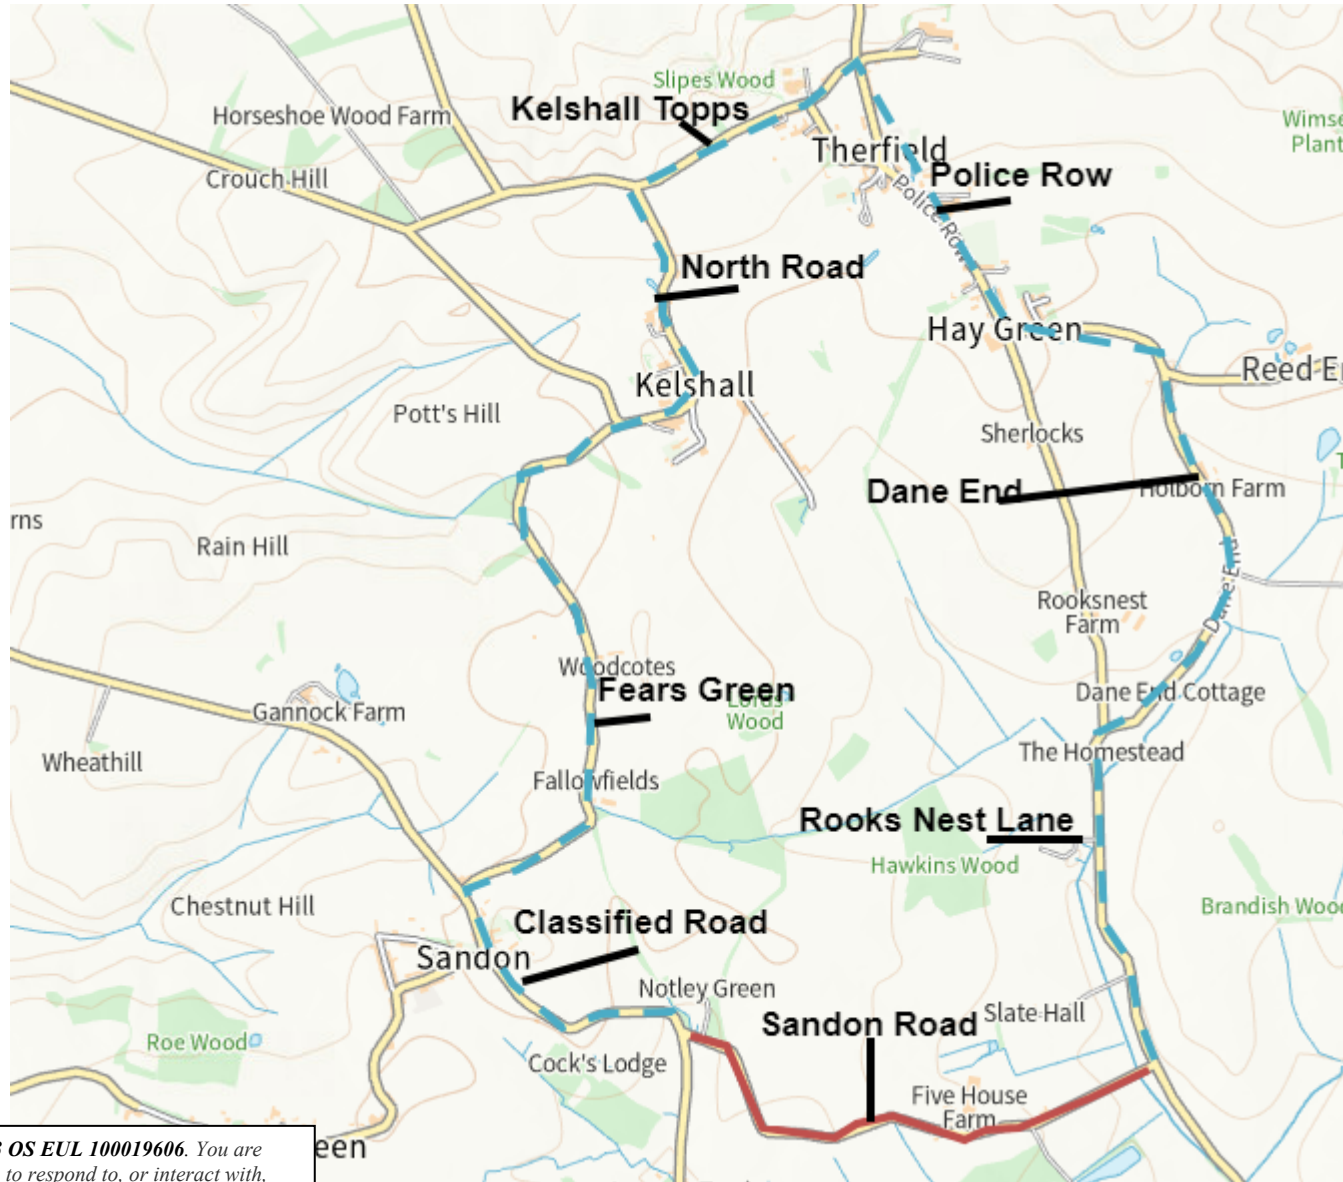

- █ Closure
- ■ ■ ■ Diversion

B1368 Biggin Hill, Anstey

TEMPORARY TRAFFIC REGULATION ORDER

© Crown copyright and database rights 2023 OS EUL 100019606. You are permitted to use this data solely to enable you to respond to, or interact with, the organisation that provided you with the data. You are not permitted to copy, sub-license, distribute or sell any of this data to third parties in any form.

- █ Closure
- ▬▬▬▬ Diversion

Sandon Road, Therfield/Sandon
TEMPORARY TRAFFIC REGULATION ORDER